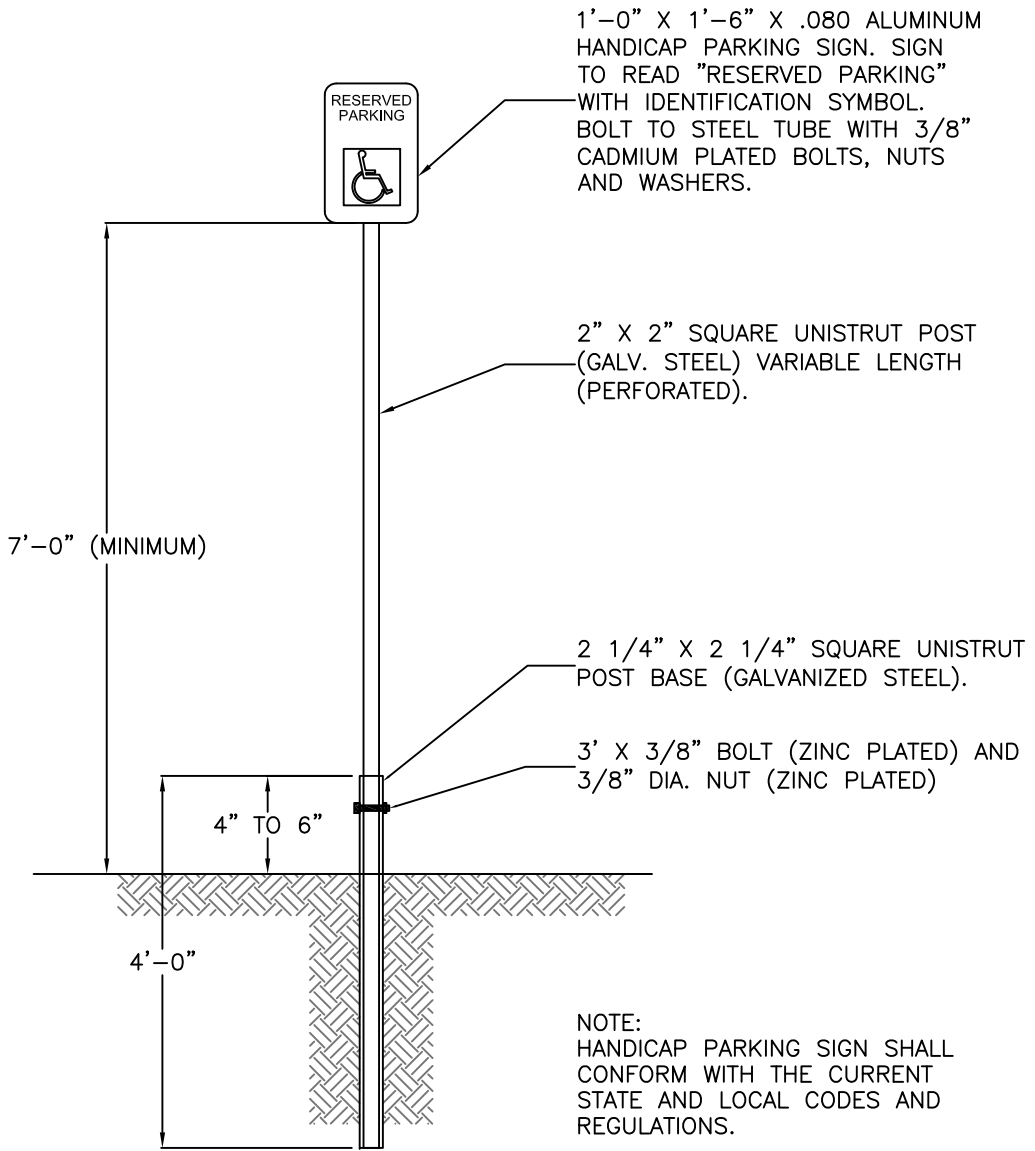

\\server\user_folders\Town_Projects\AutoCAD_Projects\Non-Town_Wfile\Details\Miscellaneous\ (M-2) Handicapped Sign.dwg

 TOWN OF HENRIETTA	HANDICAP PARKING SIGN INSTALLATION	
	SCALE: N.T.S.	M-2
	DATE: 11/10/2011	